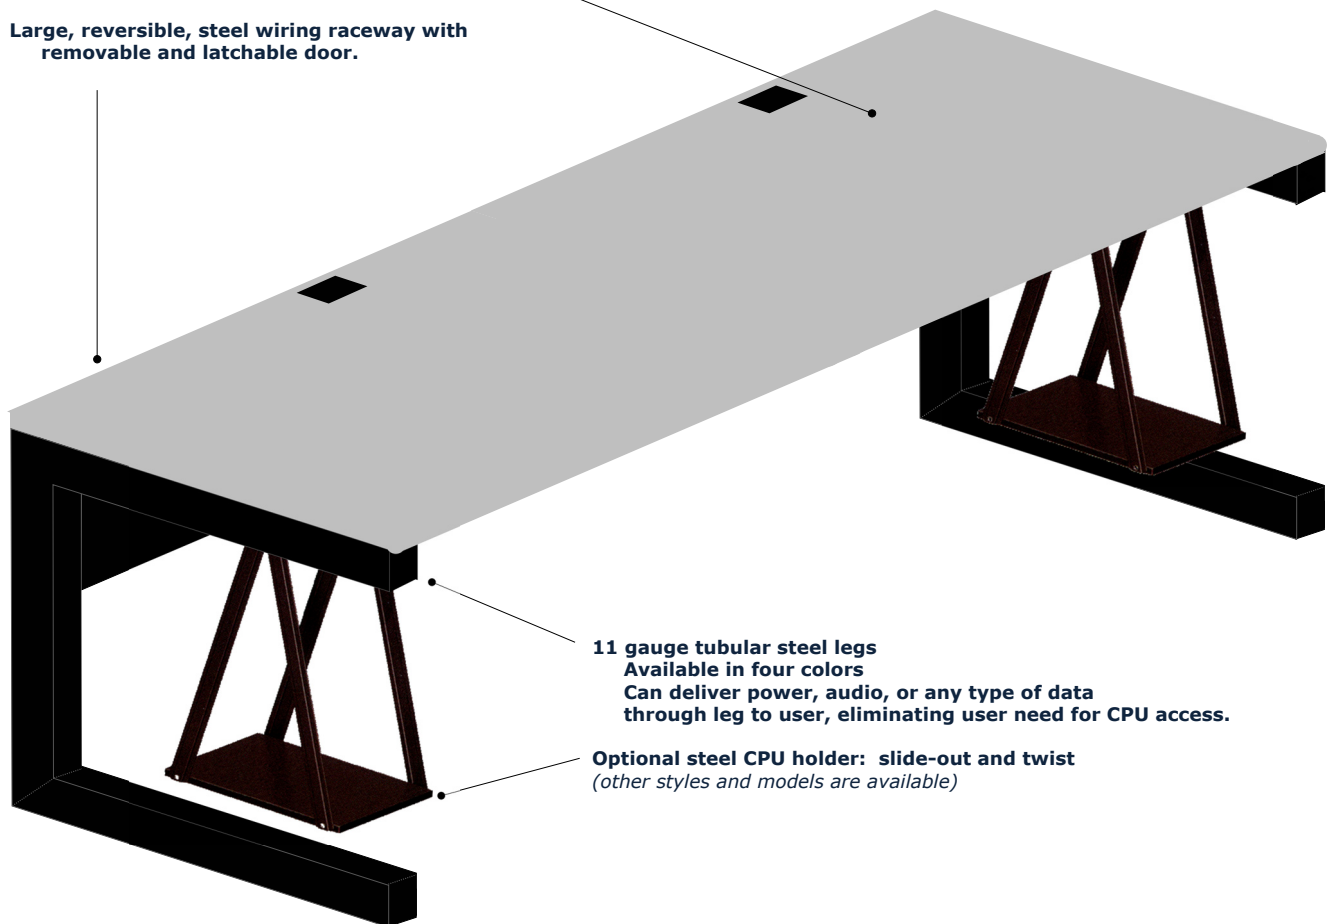

Computer Laboratory Table

ECFS UL[®] Listed System Computer Table

1-1/8" High Pressure Laminate Top
Rolled front edge
Available in hundreds of sizes, colors and patterns

Large, reversible, steel wiring raceway with removable and latchable door.

11 gauge tubular steel legs
Available in four colors
Can deliver power, audio, or any type of data through leg to user, eliminating user need for CPU access.

Optional steel CPU holder: slide-out and twist
(other styles and models are available)

Under Desk

Keyboard / Mouse Trays

CPU Holders of various types

Locking Storage

Drawers

Modesty Panel Extensions

Electrical

Shielded Concealed Power Transmission

Up to 4 circuits can be accessed, transmitting circuit balanced power to 25+ workstations in a row.

Electrical System is completely concealed by the wiring raceway.

Data Extensions

Audio, Power, or any type of data can be transmitted from the CPU, through the leg to the tablefront.