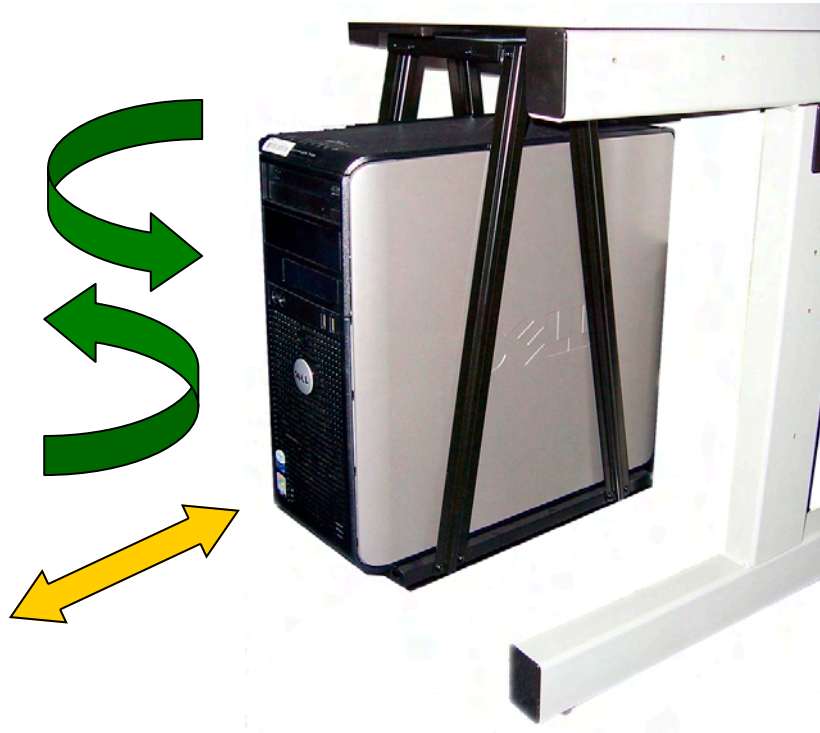

CPU Holders

A clean look, easy access, durable construction.

Security an issue?

ECFL also offers other CPU holder models to lock your computing investment in place.

Contact us or your representative for further information.

Electronic Classrooms of Florida, L.C.
7701 Nature Trail, Lakeland, FL 33809
Office • 1-877-222-4240 • Fax • 863-815-7366
info@ecfl.org
www.ecfl.org