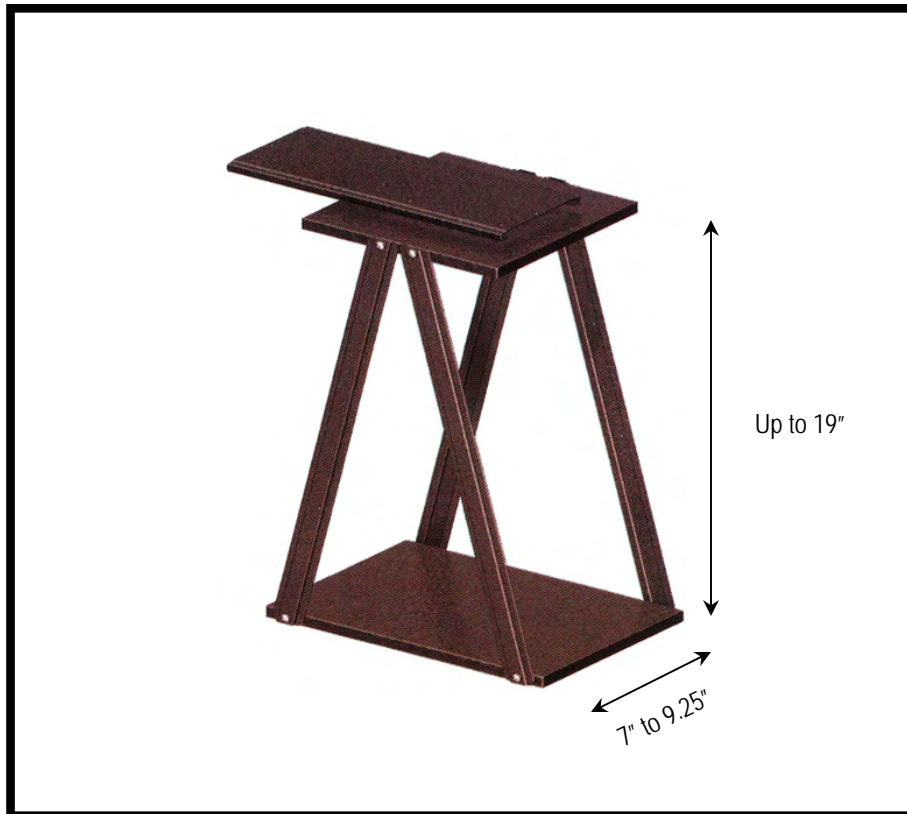

ELECTRONIC	CLASSROOMS
OF FLORIDA	L.C.

**Off the desk. Off the Floor. Easily Accessed.**

ECFL's most flexible CPU Holder features:

- All metal construction
- Adjustable Width (7" to 9.25")
- Easily attaches to table underside
- Slides in and out, and
- Rotates left and right for easy tech access
- Black finish